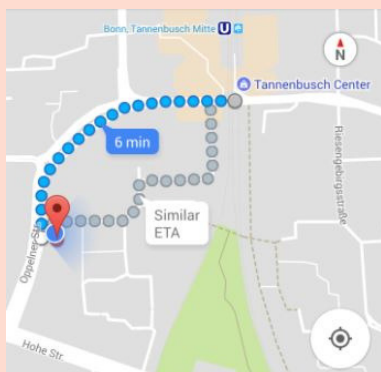

STUDY CENTER

Tannenbusch

NEWCOMER IN BONN?

LOOKING FOR EMPOWERING
YOURSELF?

We are here to support you!

LOCATION

The Tannenbusch House
(near Tannenbusch Mitte)
Oppelner Straße 69, 53119 Bonn
Email: create@tannenbuschhouse.de

www.google.de/maps/dir/Tannenbusch+Mitte,+Oppelner+Str.,+53119+Bonn/Oppelner+Str.+69

PEER LEARNING (CO-WORKING)

Every Monday 09:00-13:00
Chromebooks and personal
support are provided

SPRACHCAFÉ DEUTSCH

Every Tuesday 18:00-20:00
German speaking with an
experienced language teacher